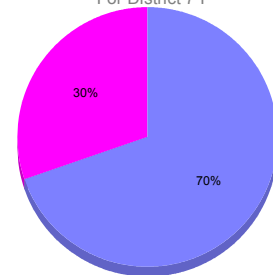

Membership Results 2011-2012

Goal, New, Dropped, Gain/Loss

Comparison of Membership Gain/Loss

Current Year Compared to the Previous Year

Gender Comparison 2010-2011

For District 7 I

Oct/Nov/Dec

■ Male ■ Female