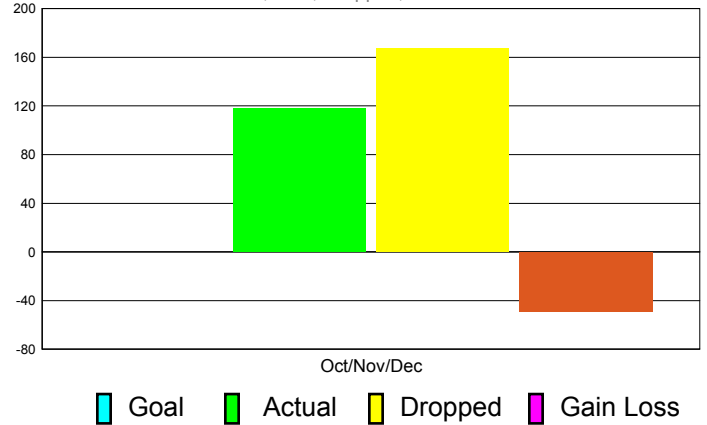

Membership Results 2011-2012

Goal, New, Dropped, Gain/Loss